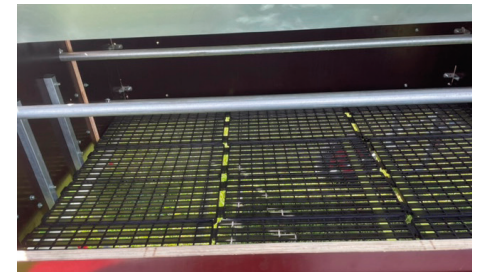

designgrafisk.dk

**CHICKEN CARAVAN EURO MICKRO  
MOBILE CHICKEN HOUSE FOR  
25 HENS THAT ARE MOBILE. SO, YOU  
CAN EASILY MOVE IT AROUND**

On the house there is mounted water retainer with drinking nipples, as well as you have a feed container that can be mounted on the side of the house when it is moved around.

Nest boxes are mounted on the side where the egg rolls out in a drawer you can open so it is easy to collect eggs and they are protected for the hen when she has laid them, so you will always have clean eggs. Next to the nest box is mounted a small shelf to put his egg tray on when collecting eggs.

Redekasser er monteret på siden hvor ægget ruller ud i en skuffe man kan åbne så det er nemt at ind samle æg og de er beskyttet for hønen når hun har lagt dem så man vil altid have rene æg. Ved siden af redekasse er der monteret en lille hylde til at sætte sin æg bakke på når man indsamler æg.