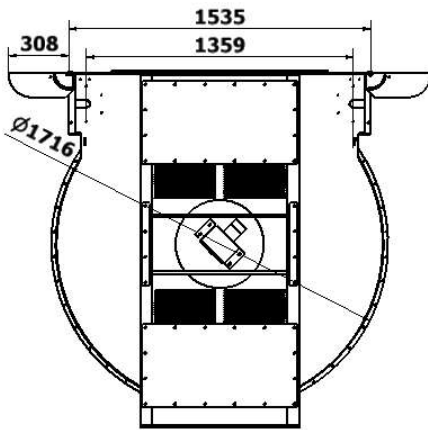

**Model HS HBK**  
**Weight 685 kg**

**Model HS HBL**  
**Weight 830 kg**

*The Straw Machine is delivered with mounting plate/bracket at customers request, and can be used on all models of loaders, tractors, telehandlers etc.*