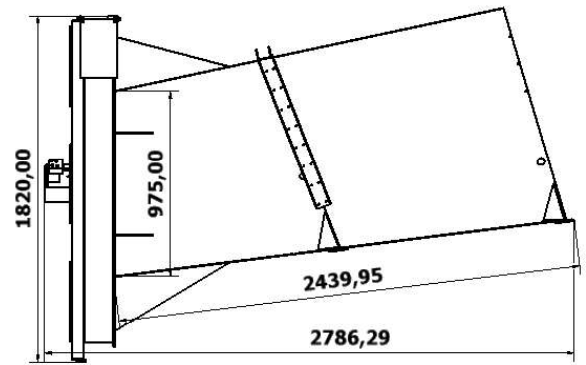

**Model HS HBK**  
**Weight 685 kg**

**Model HS HBL**  
**Weight 830 kg**

*The Straw Machine is delivered with mounting plate/bracket at customers request, and can be used on all models of loaders, tractors, telehandlers etc.*