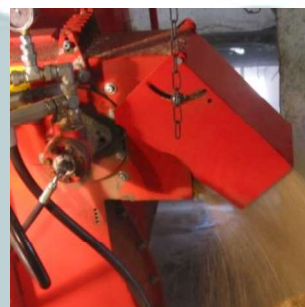

Accessory Skovbo Straw Machine

*Electrical spout
for MBK 90x90
&
for HBK 90x120*

Item no. ET00401

*Long spout
for MBK 90x90
&
for HBK 90x120*

Item no. HS08502

*Metal cap
for MBK 90x90
Item no. HSL00103*

*for HBK 90x120
Item no. HSL30103*

*Tarpaulin cap
for MBK 90x90
Item no. PRE90x90*

*for HBK 90x120
Item no. PRE90x120*

*Extension 35 cm
full sided
for MBK 90x90
Item no. FO03202*

*for HBK 90x120
Item no. FO33202*

*Straw cutter
(Extreme cut)
for MBK 90x90
& HBK 90x120*

Item no. SN06005

*Extension 120 cm
full sided
for MBK 90x90
Item no. HSMBL*

*for HBK 90x120
Item no. HSHBL*

*Extension 35 cm
not full sided
for MBK 90x90
Item no. FO03002*

*for HBK 90x120
Item no. FO33002*

Manufacturer:

JBT **Maskinværksted**
FROM IDEA TO REALITY

Overby Export Consulting

We move Denmark out

Contact information:

E-mail: tov@overbyexportconsulting.com

Web: www.overbyexportconsulting.com

Phone: +45 20 59 51 16