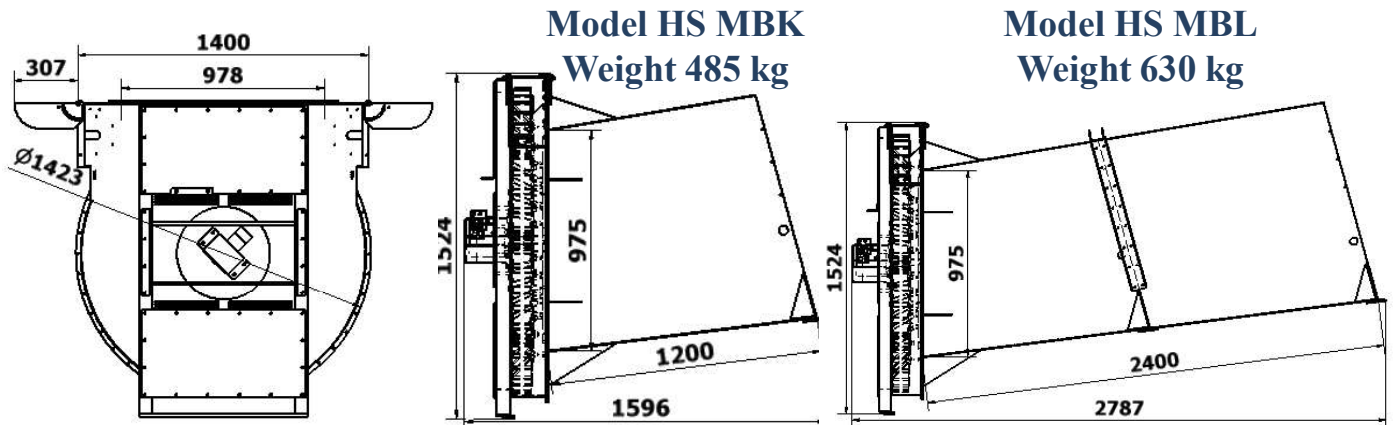

Specifications

This self-loading Straw Machine can handle tasks where traditional straw machines must give up, for example in binding stables, bed bays, calving boxes, calf huts etc. The Straw Machine is delivered with top or bottom output

The Straw Machine is delivered with mounting plate/bracket at customers request, and can be used on all models of loaders, tractors, telehandlers etc.

Minimum force required:

HP	Approx 27 HP
Oil quantity	Approx 45 Liters
Oil pressure	Approx 200 bar
Return oil	Max 35 bar

Oil motor : Danfoss oms 125

Made in Denmark

Manufacturer:

Overby Export Consulting

Contact information:
E-mail: tov@overbyexportconsulting.com
Web: www.overbyexportconsulting.com
Phone: +45 20 59 51 16