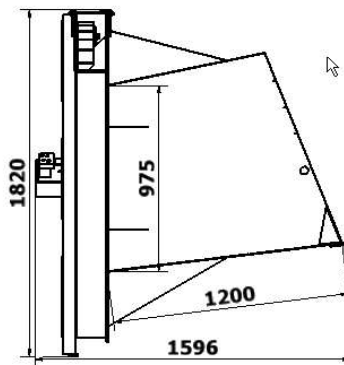

Model HS HBK
Weight 685 kg